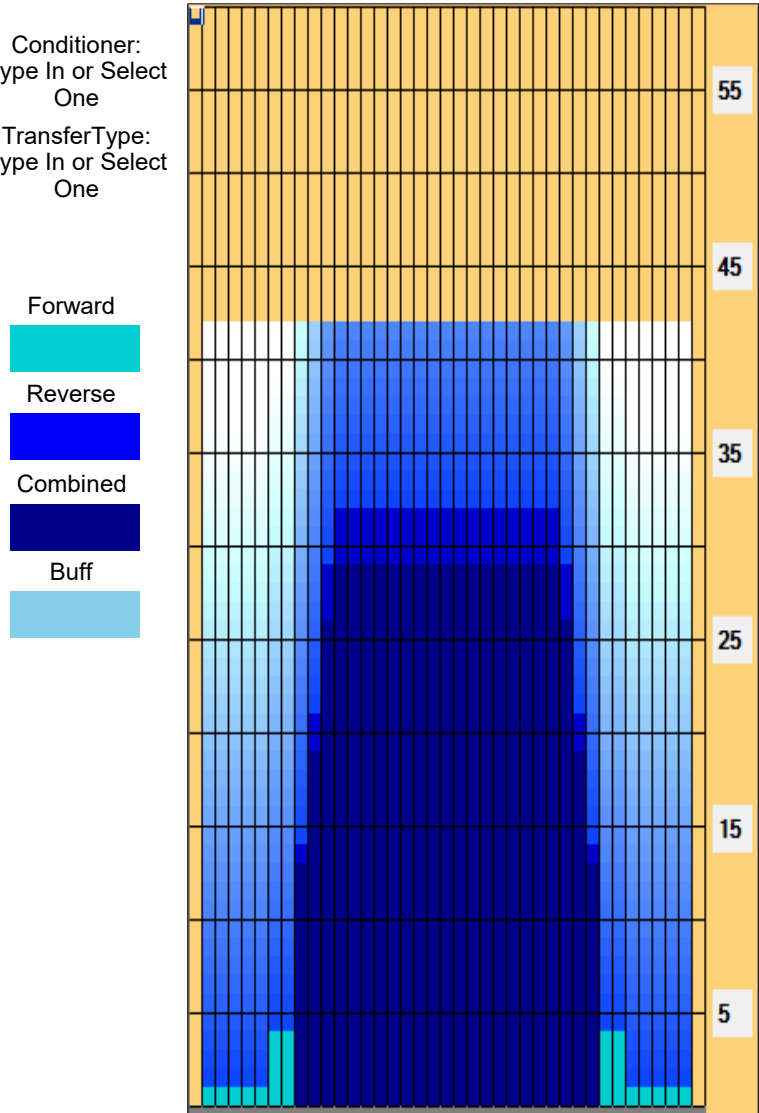

# Dream Sweeter Dreams

<b>Oil Pattern Distance:</b> 42 Feet	<b>Reverse Brush Drop:</b> 33 Feet	<b>Oil Per Board:</b> Multiple uL
<b>Forward Oil Total:</b> 13.35 mL	<b>Reverse Oil Total:</b> 9.15 mL	<b>Volume Oil Total:</b> 22.5 mL
<b>Forward Boards Crossed:</b> 267 Boards	<b>Reverse Boards Crossed:</b> 183 Boards	<b>Total Boards Crossed:</b> 450 Boards

	Start	Stop	Loads	Mics	Speed	Crossed	Start	End	Feet	T.Oil
1	2L	2R	2	50	14	74	0.0	1.9	1.9	3700
2	7L	7R	1	50	18	27	1.9	4.4	2.5	1350
3	9L	9R	3	50	22	69	4.4	13.7	9.3	3450
4	10L	10R	2	50	22	42	13.7	19.9	6.2	2100
5	11L	11R	2	50	22	38	19.9	26.1	6.2	1900
6	12L	12R	1	50	22	17	26.1	29.2	3.1	850
7	2L	2R	0	50	22	0	29.2	33.0	3.8	0
8	2L	2R	0	50	30	0	33.0	42.0	9.0	0

Conditioner:  
Type In or Select One

TransferType:  
Type In or Select One

Forward  
Reverse  
More

	Start	Stop	Loads	Mics	Speed	Crossed	Start	End	Feet	T.Oil
1	2L	2R	0	50	30	0	42.0	32.0	-10.0	0
2	12L	12R	1	50	22	17	32.0	28.9	-3.1	850
3	11L	11R	3	50	18	57	28.9	21.3	-7.6	2850
4	10L	10R	3	50	18	63	21.3	13.7	-7.6	3150
5	9L	9R	2	50	14	46	13.7	9.8	-3.9	2300
6	2L	2R	0	50	14	0	9.8	0.0	-9.8	0

Forward  
Reverse  
More

Item Description	3L-7L:18L-18R Outside Track:Middle	8L-12L:18L-18R Middle Track:Middle	13L-17L:18L-18R Inside Track:Middle	18L-18R:17R-13R Middle: Inside Track	18L-18R:12R-8R Middle:Middle Track	18L-18R:7R-3R Middle:Outside Track
Track Zone Ratio	9.09	1.61	1	1	1.61	9.09