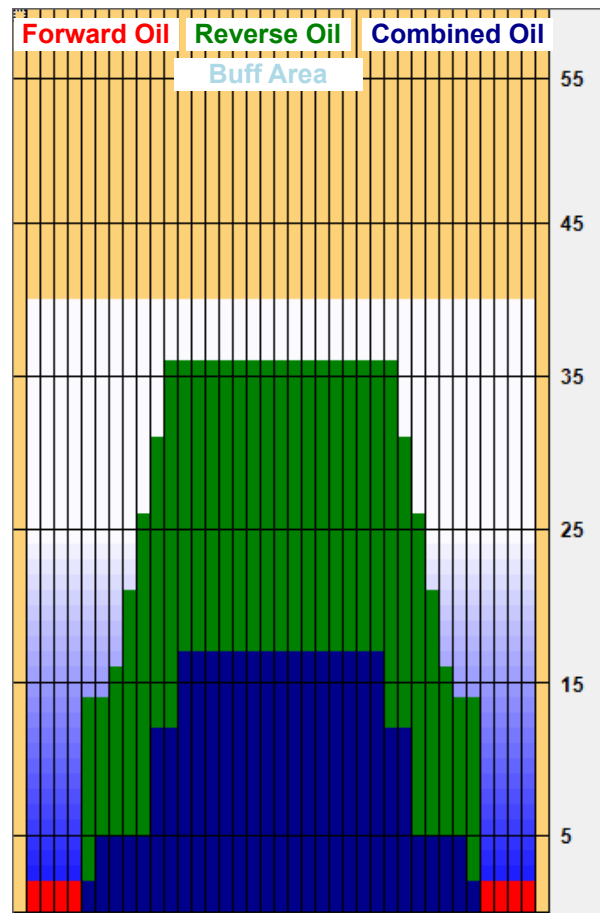

BEC- MOTAWI Bowling 2022

Oil Per Board: 40 mL

Oil Pattern Distance: 40 Feet

Volume Oil Total: 22.44 mL

Total Boards Crossed: 561 Boards

#	Start	Stop	Ld	Sp	Cr	Start F.	End F.	FT	TOil
1	2L	2R	2	10	74	0.0	2.0	2.0	2960
2	7L	7R	2	14	54	2.0	5.0	3.0	2160
3	11L	11R	4	14	76	5.0	12.0	7.0	3040
4	13L	13R	3	14	45	12.0	17.0	5.0	1800
5	2L	2R	0	18	0	17.0	26.0	9.0	0
6	2L	2R	0	26	0	26.0	34.0	8.0	0
7	2L	2R	0	26	0	34.0	36.0	2.0	0
8	2L	2R	0	26	0	36.0	40.0	4.0	0
9	-	-	-	-	-	-	-	-	-
10	-	-	-	-	-	-	-	-	-
11	-	-	-	-	-	-	-	-	-
12	-	-	-	-	-	-	-	-	-
13	-	-	-	-	-	-	-	-	-
14	-	-	-	-	-	-	-	-	-
15	-	-	-	-	-	-	-	-	-

#	Start	Stop	Ld	Sp	Cr	Start F.	End F.	FT	TOil
1	2L	2R	0	30	0	40.0	35.0	-5.0	0
2	12L	12R	2	18	34	35.0	30.0	-5.0	1360
3	11L	11R	2	18	38	30.0	25.0	-5.0	1520
4	10L	10R	3	14	63	25.0	20.0	-5.0	2520
5	9L	9R	3	14	69	20.0	15.0	-5.0	2760
6	8L	8R	2	10	50	15.0	13.0	-2.0	2000
7	6L	6R	2	10	58	13.0	11.0	-2.0	2320
8	2L	2R	0	10	0	11.0	0.0	-11.0	0
9	-	-	-	-	-	-	-	-	-
10	-	-	-	-	-	-	-	-	-
11	-	-	-	-	-	-	-	-	-
12	-	-	-	-	-	-	-	-	-
13	-	-	-	-	-	-	-	-	-
14	-	-	-	-	-	-	-	-	-
15	-	-	-	-	-	-	-	-	-

Forward Oil Total: 9.96 mL
Forward Boards Crossed: 249 Boards

Reverse Oil Total: 12.48 mL
Reverse Boards Crossed: 312 Boards

20:2L	20:5L	20:10L	20:15L	20:15R	20:10R	20:5R	20:2R
12.50	12.50	1.79	1.00	1.00	1.79	12.50	12.50